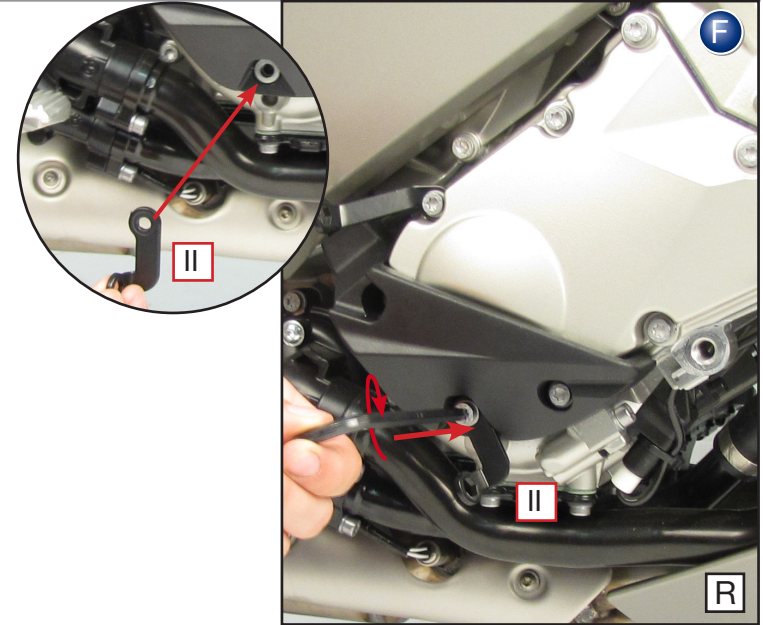

Copyright by Wunderlich®