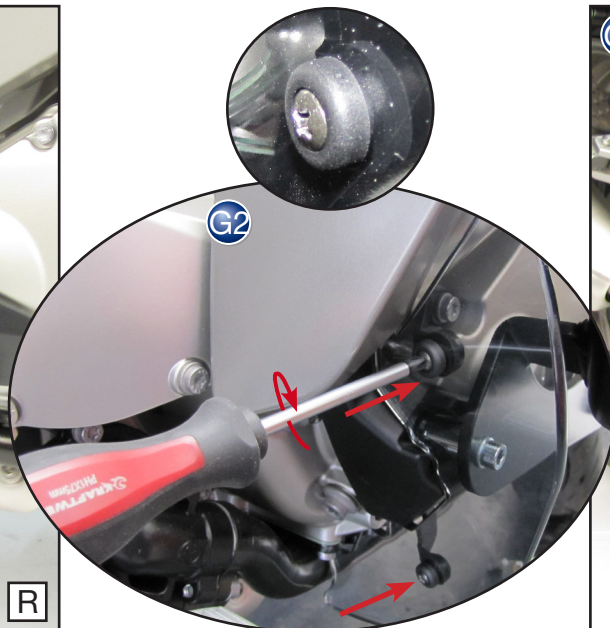

Copyright by Wunderlich®