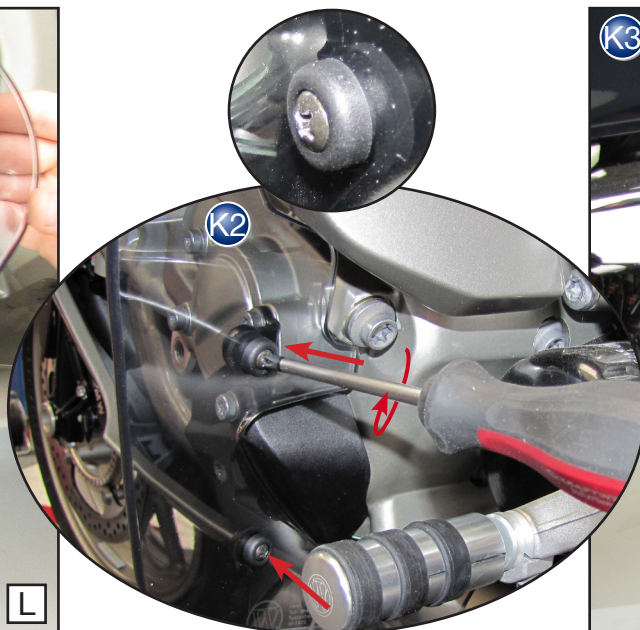

Copyright by Wunderlich®