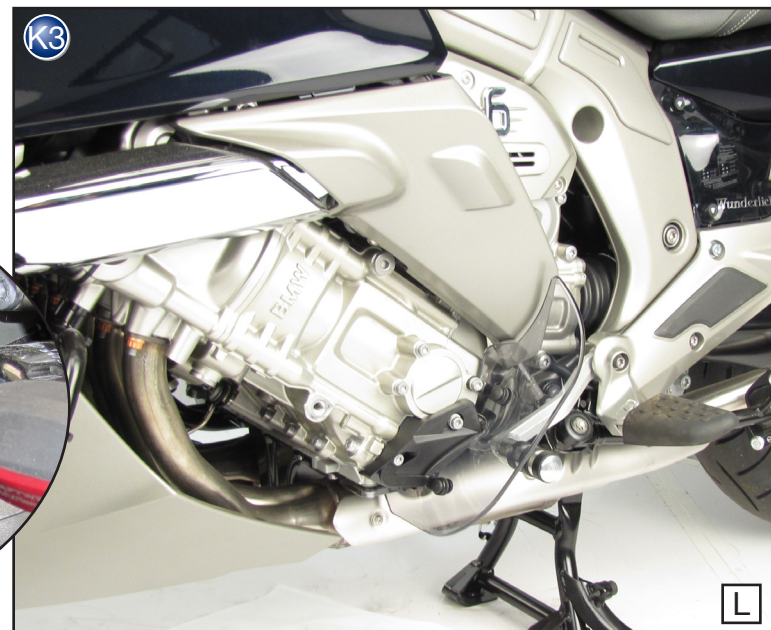

Copyright by Wunderlich®