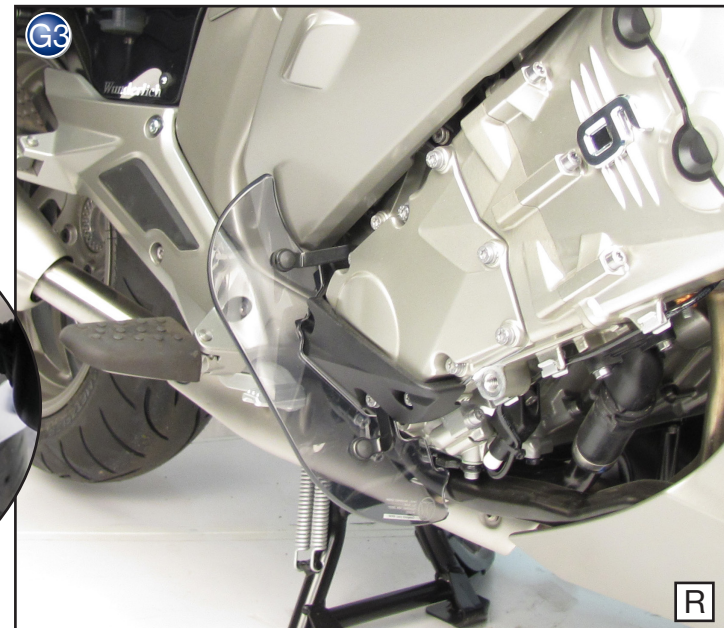

Copyright by Wunderlich®